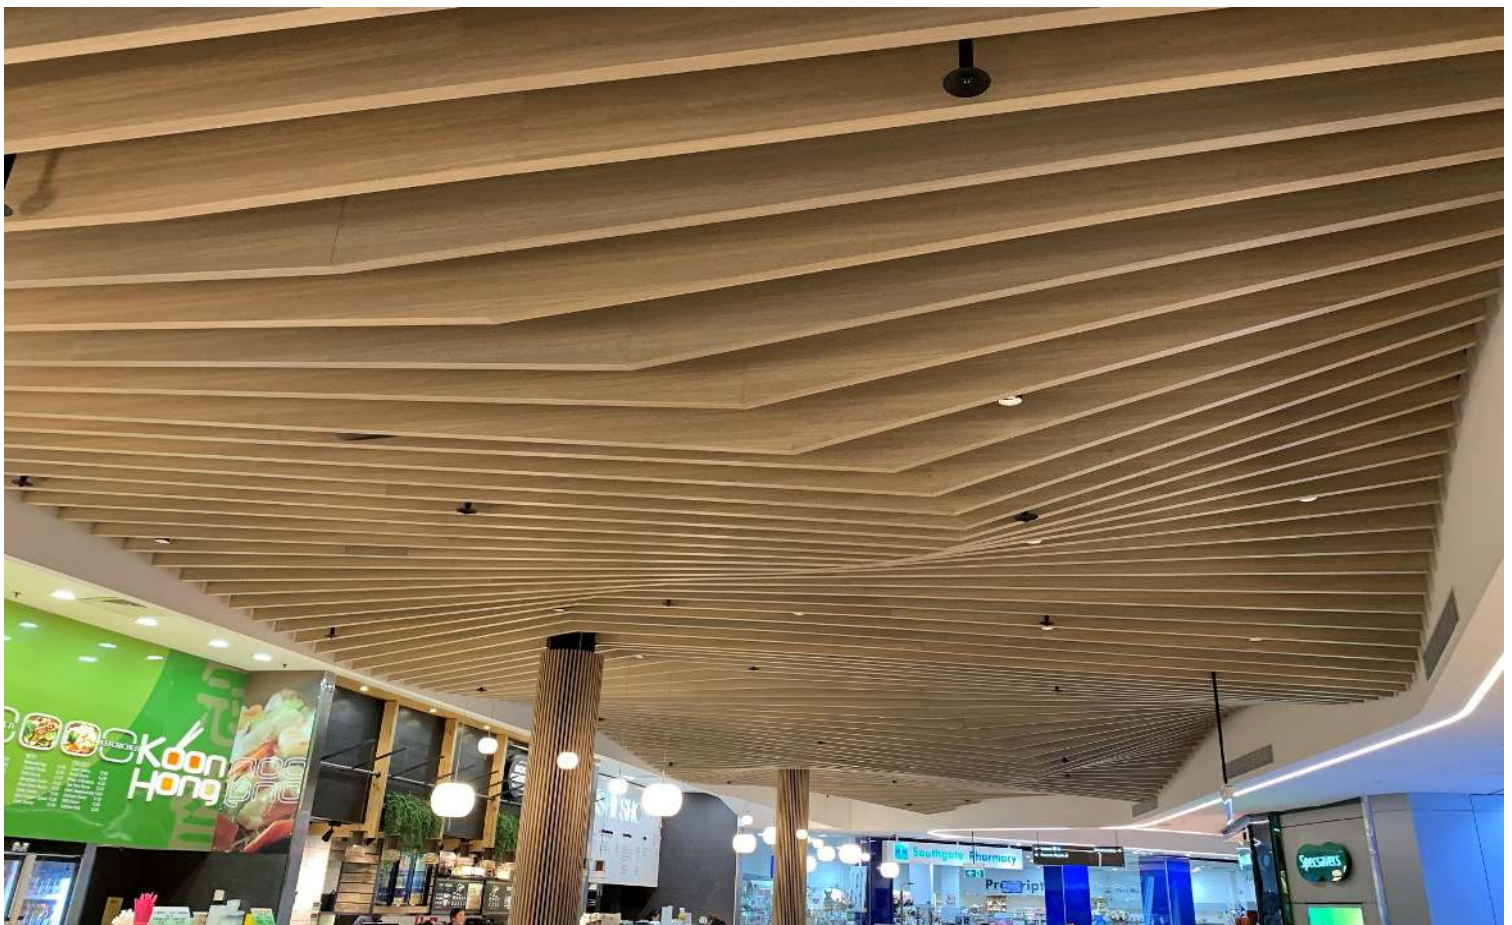

ECONO

This range consists of lightweight solid core decorative beams and ceiling fins, at an economical price point. The range of foil laminates is available in a selection of timbergrains, patterns and plain colours.

Utilising the lightweight advantages of our solid core sustainably sourced Falcata /MDF composite panel, **Gen-Eco Econo** is available in lengths of 3600mm and 38 & 50mm thickness. Standard beam depths are 97/ 147/ 197/ 297 & 397mm.

Apart from beams and fins, the décors are also ideal for wall and ceiling panels combined with acoustic and perforation options.

GEN-ECO's Econo range offers cost savings where price is a determining factor without sacrificing the appearance of the fit-out.

Econo beams constructed in a wave pattern—Southgate Shopping Centre Sylvania Waters

ECONO RANGE

The range consists of 11 woodgrains, 1 pattern plus solid black and white.

How to specify: Refer to this product as 'Gen-Eco Econo beam with _____ finish.'
E.g. Gen-Ecolite Econo beam with Devine Oak finish on 3600 x 195 x 50 mm beam.